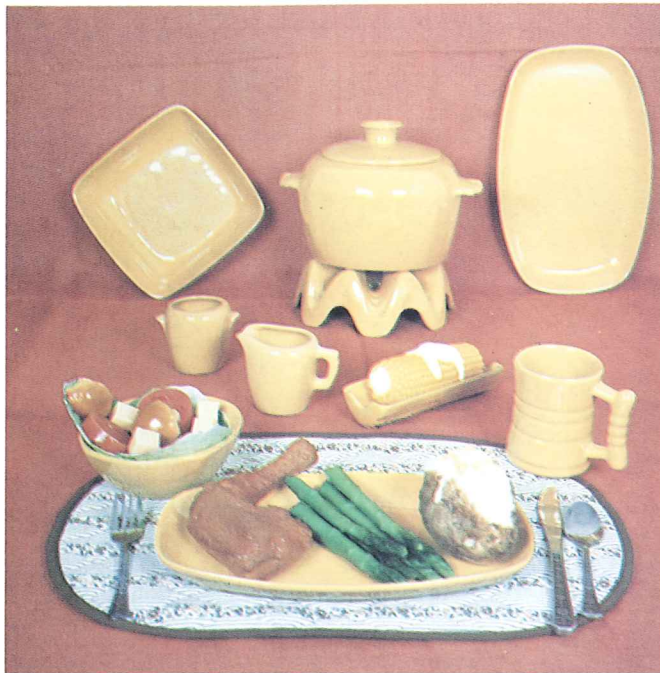

PLATTER STYLE DINING

Casual — Informal — Comfortable

Try platter style dining once, and never return to Dining in the Round

6PLS SET 36-PIECE SERVICE SET FOR EIGHT Boxed 115.00

6PLS Set Not Available in Terra Cotta

- | | |
|-------------------|--------------------|
| 8—C3—Mugs | 1—5Q —13" Platter |
| 8—6P—11" Platters | 1—5DA—Creamer |
| 8—5PS—9" Platters | 1—5DB—Sugar |
| 8—14-oz Bowls | 1—5NS—9" Veg. Bowl |

5QSLS SET 36-PIECE SERVICE SET FOR EIGHT Boxed 125.00

5QSLS Set Not Available in Flame or Terra Cotta

- | | |
|--------------------|--------------------|
| 8—C3—Mugs | 1—5Q—13" Platter |
| 8—5QS—13" Platters | 1—5DA—Creamer |
| 8—5PS—9" Platters | 1—5DB—Sugar |
| 8—14-oz. Bowls | 1—5NS—9" Veg. Bowl |

12 PIECE BREAKFAST SET (Boxed) 35.00 4 — 5XS 10 OZ. BOWLS 4 — 5PS PLATTERS 4 — C3 MUGS

**B
S
E
T**

12 PIECE LUNCHEON SET (Boxed) 38.50 4 5X 14 OZ. BOWLS 4 — 6P PLATTERS 4 — C3 MUGS

**L
S
E
T**

"B" Set and "L" Set Available in 8 Standard Colors plus Coffee Brown and Navy Blue.