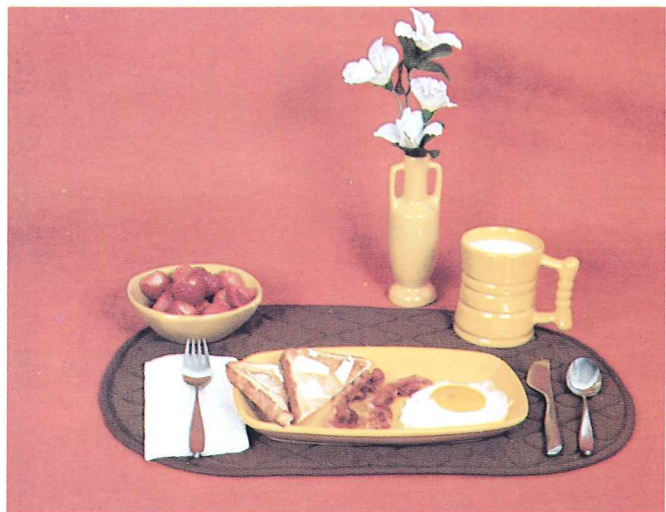

PLATTER STYLE DINING

Casual — Informal — Comfortable

Try platter style dining once, and never return to Dining in the Round

6PLS SET 36-PIECE SERVICE SET FOR EIGHT Boxed 115.00

6PLS Set Not Available in Terra Cotta

- | | |
|-------------------|--------------------|
| 8—C3—Mugs | 1—5Q —13" Platter |
| 8—6P—11" Platters | 1—5DA—Creamer |
| 8—5PS—9" Platters | 1—5DB—Sugar |
| 8—14-oz Bowls | 1—5NS—9" Veg. Bowl |

5QSLS SET 36-PIECE SERVICE SET FOR EIGHT Boxed 125.00

5QSLS Set Not Available in Flame or Terra Cotta

- | | |
|--------------------|--------------------|
| 8—C3—Mugs | 1—5Q—13" Platter |
| 8—5QS—13" Platters | 1—5DA—Creamer |
| 8—5PS—9" Platters | 1—5DB—Sugar |
| 8—14-oz. Bowls | 1—5NS—9" Veg. Bowl |

12 PIECE BREAKFAST SET (Boxed) 35.00 4 — 5XS 10 OZ. BOWLS 4 — 5PS PLATTERS 4 — C3 MUGS

**B
S
E
T**

12 PIECE LUNCHEON SET (Boxed) 38.50 4 5X 14 OZ. BOWLS 4 — 6P PLATTERS 4 — C3 MUGS

**L
S
E
T**

"B" Set and "L" Set Available in 8 Standard Colors plus Coffee Brown and Navy Blue.